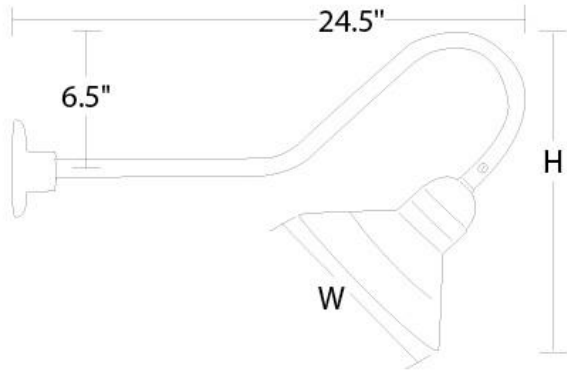

Down Light – Barn Collection

3426, 3446, 3456

Dimensions

3426: 9.75"W x 30.75"D x 12.25"H

3446: 14"W x 33.5"D x 17.25"H

3456: 18"W x 35.5"D x 19.5"H

Mounting Height

3426, 3446, 3456: 8"

Mounting Area

3426, 3446, 3456: 4.625" diam.

Collection Highlights

- Customizable projection lengths (Max projection: 26.5")
- Max 300 watt bulb with porcelain socket

• 4.625" diam. cast bronze mounting cap

• Cast bronze support with stainless steel cable: 1.1875"D 2.375" diam. (standard on 3456)

Finishes

RB – Raw Brass, AB – Antique Brass, DAB – Dark Antique Brass, DB – Dark Brass, VG – Verdi Gris, RC – Raw Copper, AC – Antique Copper, DAC – Dark Antique Copper

UL Listed

Wet locations

Sign Light – Barn Collection

3429, 3449

Dimensions

3429: 9.75"W x 24.5"D x 15.5"H

3449: 14"W x 24.5"D x 19"H

Mounting Height