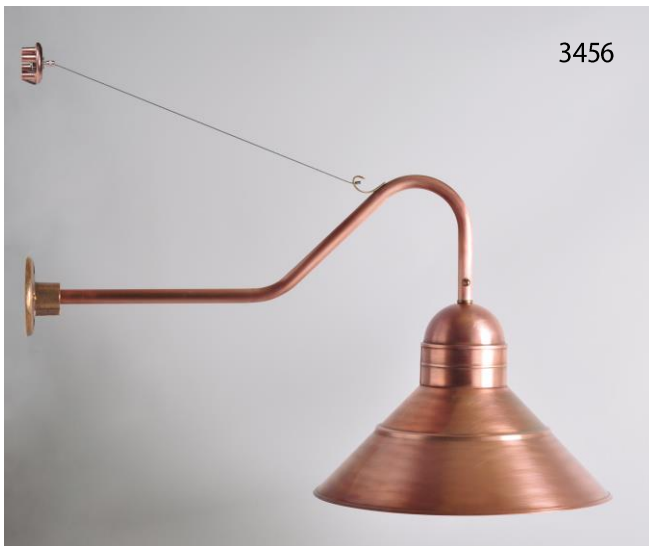

Down Light – Barn Collection

3426, 3446, 3456

Dimensions

3426: 9.75"W x 30.75"D x 12.25"H

3446: 14"W x 33.5"D x 17.25"H

3456: 18"W x 35.5"D x 19.5"H

Mounting Height

3426, 3446, 3456: 8"

Mounting Area

3426, 3446, 3456: 4.625" diam.

Collection Highlights

- Customizable projection lengths (Max projection: 26.5")
- Max 300 watt bulb with porcelain socket

• 4.625" diam. cast bronze mounting cap

• Cast bronze support with stainless steel cable: 1.1875"D 2.375" diam. (standard on 3456)

Finishes

RB – Raw Brass, AB – Antique Brass, DAB – Dark Antique Brass, DB – Dark Brass, VG – Verdi Gris, RC – Raw Copper, AC – Antique Copper, DAC – Dark Antique Copper

3429, 3449: 6.5"

Mounting Area

3429, 3449: 4.625" diam.

Collection Highlights

- Customizable projection lengths (Max projection: 24.5")
- Max 300 watt bulb with porcelain socket

· 4.625" diam. cast bronze mounting cap