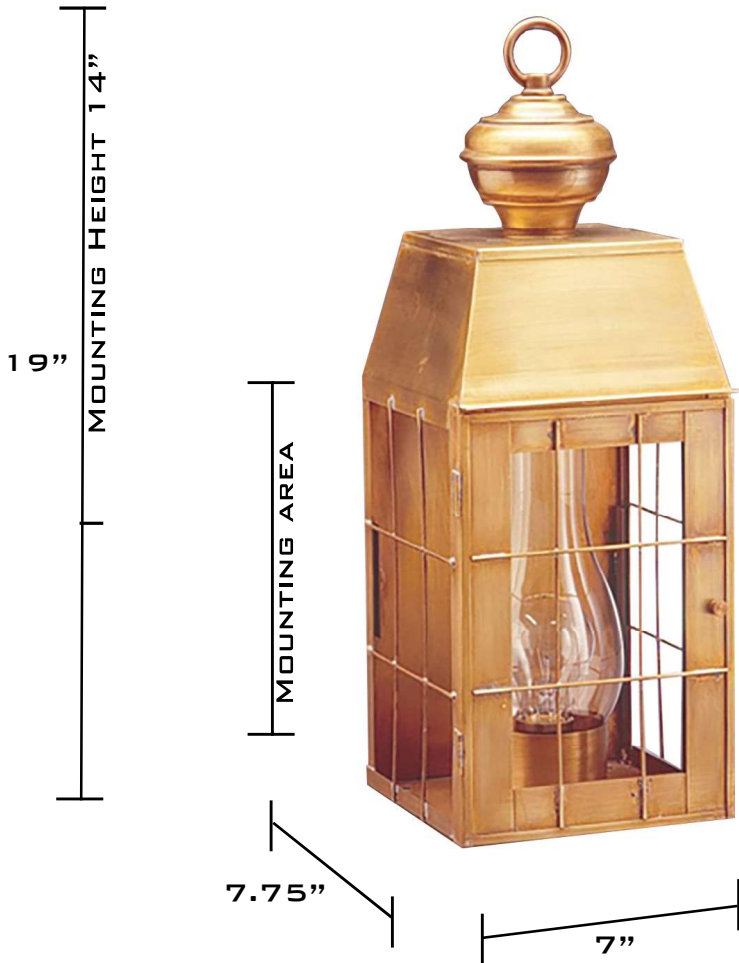

NORTHEAST™
— LANTERN —

8341
Woodcliffe Collection
Wall Mount

Dimensions

Depth: 7.75"

Width: 7"

Height: 19"

Mounting Area: 6"W x 9.5"H
Mounting Height: 14" (from Top)

Socket Options

(LT2) Candelabra base; 60 watt max
2" sleeve

(MED) Medium base socket w/ (CIM)
Clear Chimney, 75 watt max (shown)

UL Listed

Suitable for Wet locations

Finishes

AB - Antique Brass

DAB - Dark Antique Brass (shown)

DB - Dark Brass

VG - Verdi Gris

AC - Antique Copper

Glass Options

CLR - Clear

CSG-Clear Seedy

SMG-Seedy Marine

2022 NORTHEAST LANTERN, LLC, 6 COMMERCE WAY, EXETER, NH 03833,