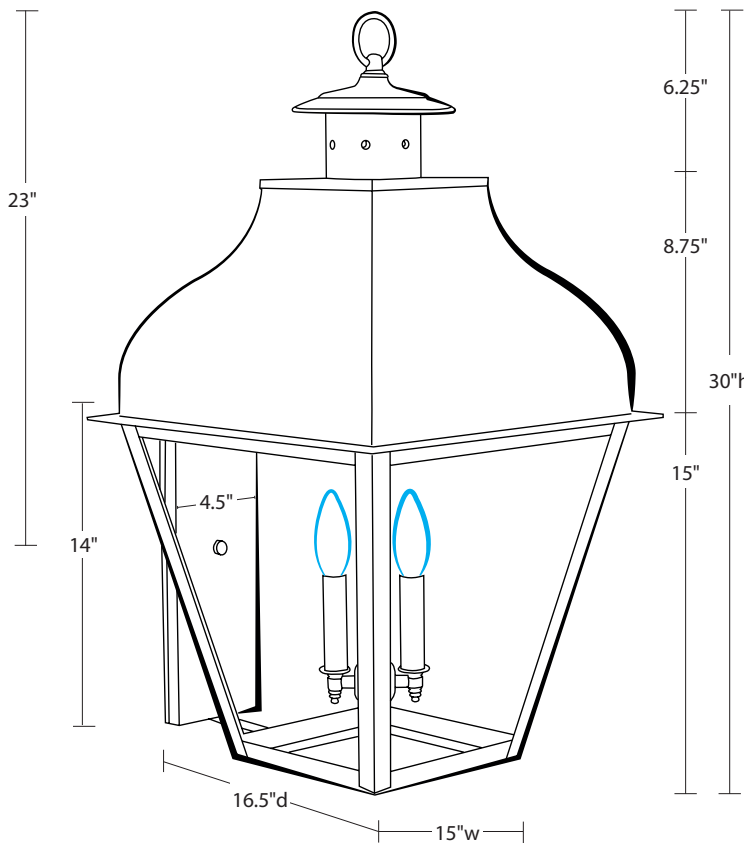

NORTHEAST™ — LANTERN —

7651

Stanfield Collection
Wall Sconce

Dimensions

Width: 15"
Depth: 16.5"
Height: 30"

Mounting Height: 23"
Mounting Area: 4.5" x 14"

Socket Option(s)

3 Light Candelabra; 60 watt max
Medium Base; 75 watt max