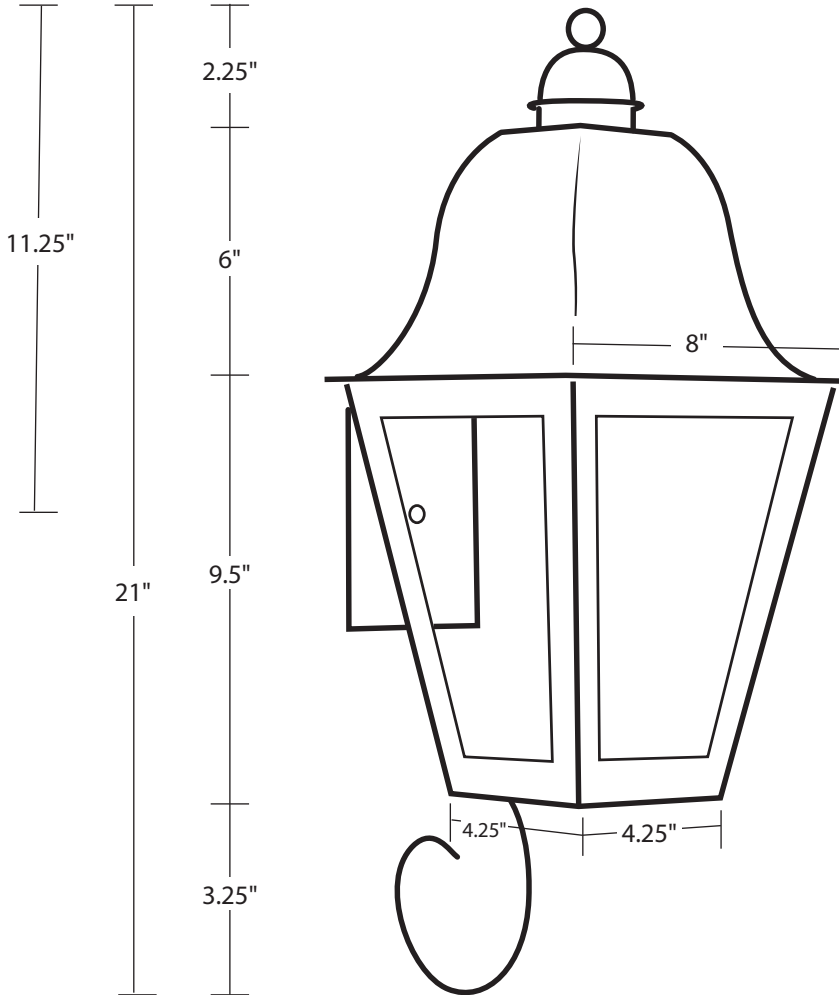

NORTHEAST™ — LANTERN —

6406

Imperial Collection
Wall Mount

Dimensions

Width: 8"
Depth: 10.5"
Height: 21"

Mounting Height: 11.25"

Mounting Area: 4.5"W x 5.75"H

Socket Options

(LT2) Two Candelabra Base
Sockets; 60 watt max each

 Listed

Suitable for wet locations

Finishes

AB - Antique Brass
DAB - Dark Antique Brass
DB - Dark Brass
VG - Verdi Gris
AC - Antique Copper

Glass Options