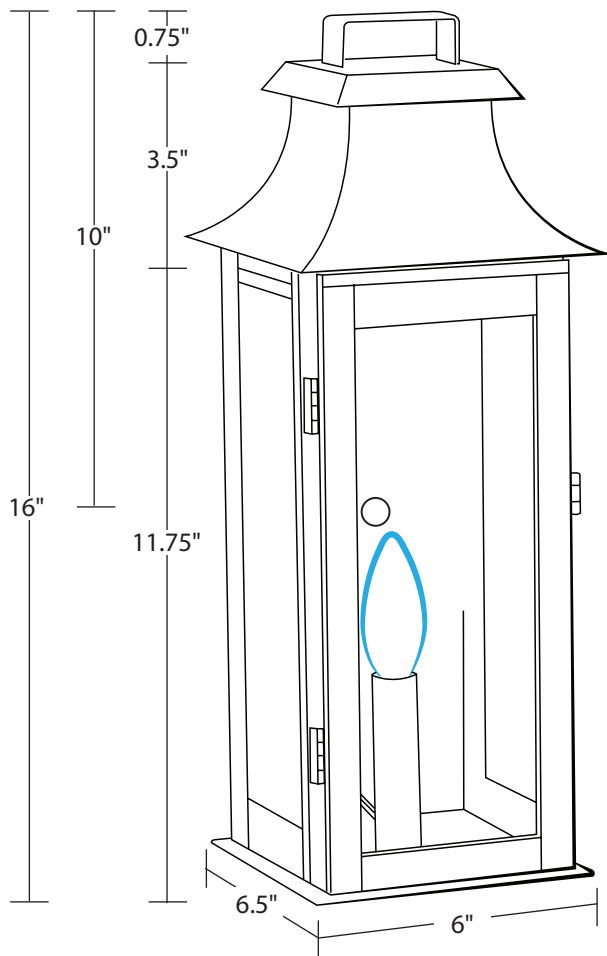

NORTHEAST™

— LANTERN —

5621

Concord Collection
Wall Mount

Dimensions

Width: 6"
Depth: 6.5"
Height: 16"

Mounting Area

4.5" x 11"

Mounting Height

10"

Socket Options

(LT1) 1 Candelabra Socket;
60 watt max
(CIM) Medium Base Socket
with glass hurricane chimney;
75 watt max

 Listed

Suitable for wet locations

Finishes

AB - Antique Brass
DAB - Dark Antique Brass
DB - Dark Brass
VG - Verdi Gris
AC - Antique Copper