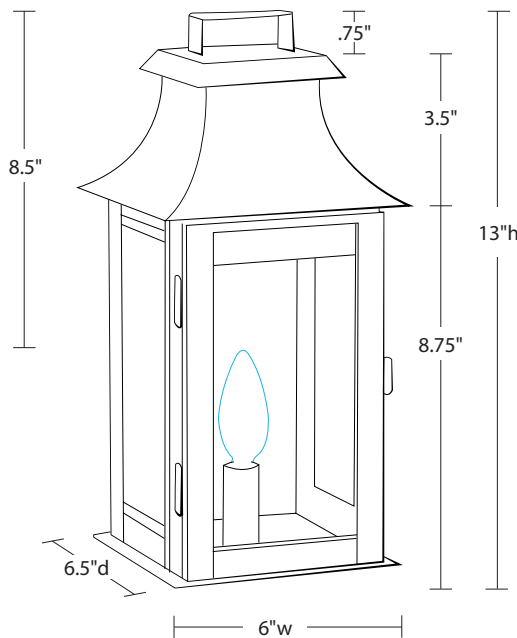

NORTHEAST™ — LANTERN —

5611

Concord Collection
Wall Sconce

Dimensions

Width: 6"
Depth: 6.5"
Height: 13"

Mounting Height: 8.5"
Mounting Area: 4.5" x 8"

Socket Option(s)

(LT2) Candelabra; 60 watt max
(MED) Medium Base; 75 watt max