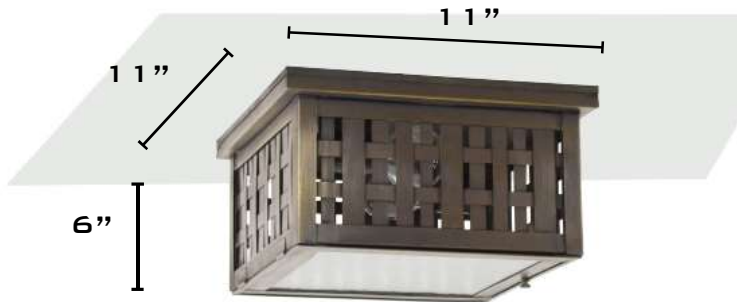

**4404W**  
**Weave Collection**  
**Wall Mount**

Dimensions

Depth: 11"  
Width: 11"  
Height: 6"

Mounting Area: 11"W x 11"H

Socket Options

(MED2) Medium base socket w 75 watt max (shown)

UL Listed

Suitable for Damp locations