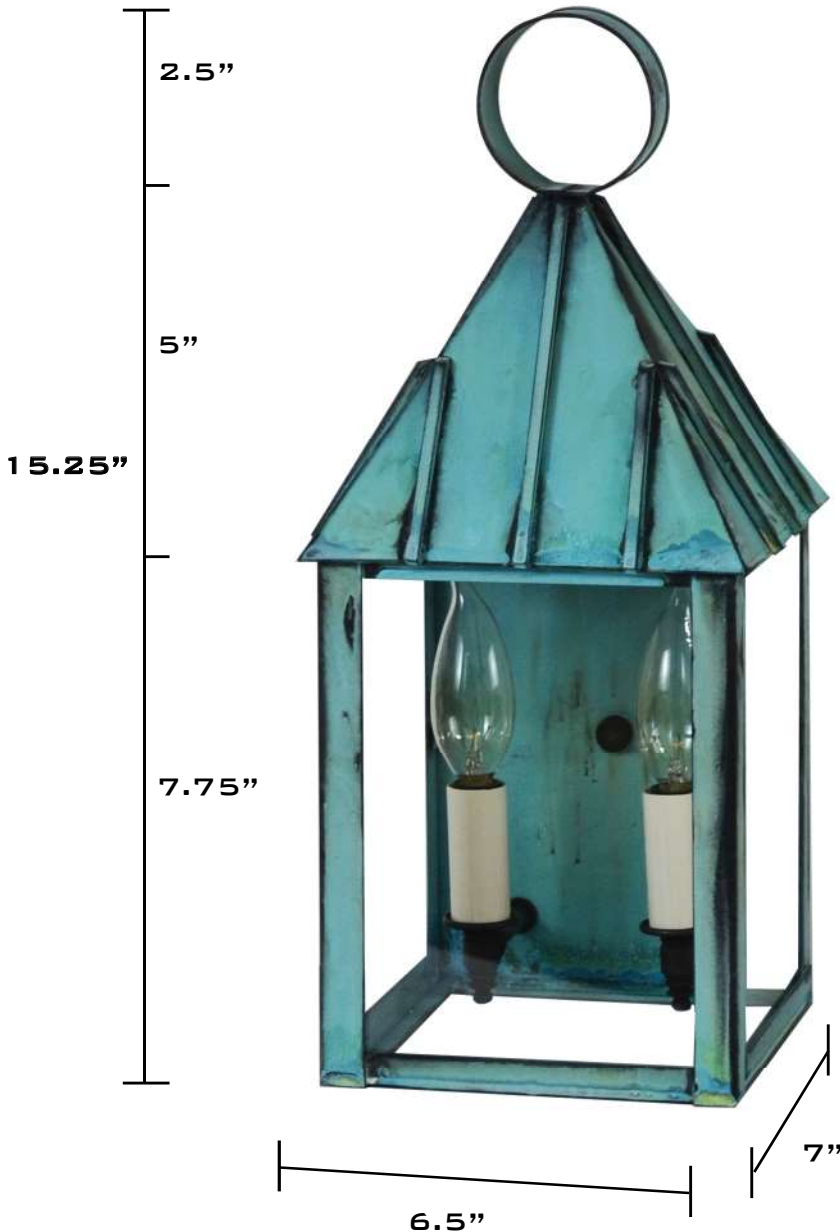

NORTHEAST™
— LANTERN —

11931-NS
Winnicutt Collection
Wall Mount

Dimensions

Depth: 7"
Width: 6.5"
Height: 15.25"

Mounting Area: 5.5" x 7"
Mounting Height: 10.75"

Socket Options

(LT2) Candelabra base; 60 watt max
2" sleeve (shown)
(MED) Medium base socket, 75 watt max

UL Listed

Suitable for Wet locations

Finishes

AB - Antique Brass
DAB - Dark Antique Brass (shown)
DB - Dark Brass
VG - Verdi Gris
AC - Antique Copper

Glass Options

CLR - Clear
CSG - Clear Seedy
SMG - Seedy Marine